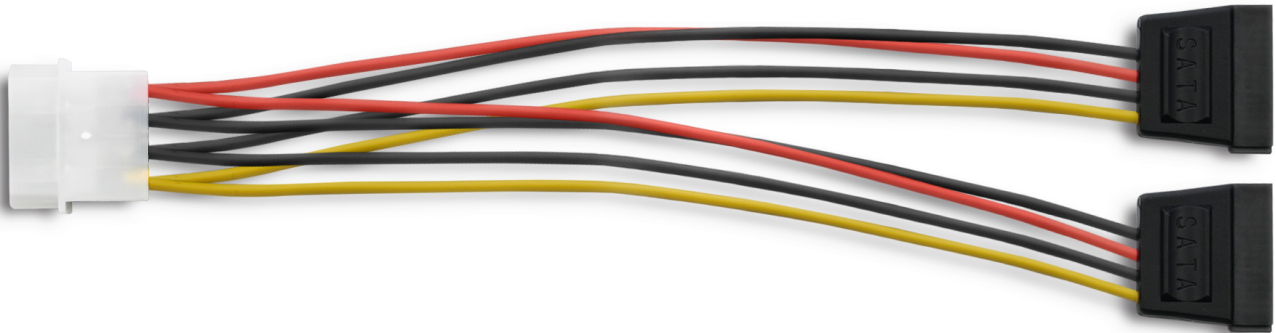

Qoltec Cable adapter POWER MOLEX | 2xSATA | 0.2m

Product code: 27618

Standard: MOLEX
Type: Molex / 2xSATA
Cable length: 0.2 m

CABLE ADAPTER POWER MOLEX

High quality cable adapter Power Molex to 2 x SATA, cable length 20 cm.

TECHNICAL DATA

Producer	Qoltec
Type	Molex / 2 x SATA
Standard	MOLEX
OTHER PARAMETERS	
Working temperature	-20 -80
Cable length	0.2 m
Package	Polybag
Net weight [kg]	0.0180
Gross weight [kg]	0.0260
Warranty	24 months
EAN code	5908260276188