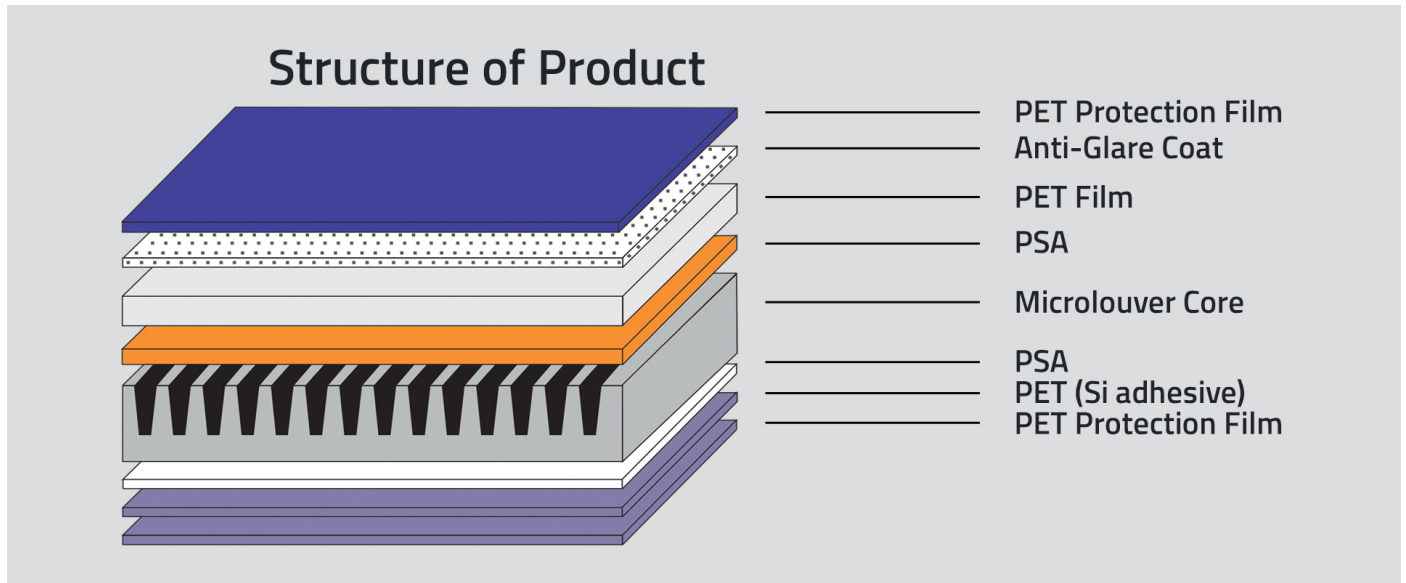

PRIVACY PROTECTION IN THE DIGITAL ERA

Privacy filter ensures protection of confidential data from unauthorized individuals

Qoltec's privacy filter serves as a shield for your privacy in the world of digital information storage. In today's times, where virtual threats are commonplace, **maintaining the security of personal data is crucial**. No one wants unauthorized individuals to have access to our information. Additionally, compliance with the General Data Protection Regulation (GDPR) is a matter not to be taken lightly.

8-LAYER PROTECTION FOR PROCESSED DATA AND YOUR EYES

The filter consists of 8 layers, including blocking harmful radiation and privacy micro-blinds

How to encompass all the functions that, according to us, a privacy filter should fulfill in an ultra-thin filter? Thanks to the 8 layers that our product is composed of, it can simultaneously fulfill the main task, which is to protect your privacy, as well as protect your eyes from the harmful effects of radiation from the laptop or computer screen. At the same time, it also ensures the highest possible image quality without distortion.

INNOVATIVE TECHNOLOGY FOR YOUR PRIVACY

The front is clearly visible

Side 60° peeping to protect privacy

Micro-louver technology ensures a narrow viewing angle

Qoltec's privacy filter harbors the secret of modern technology, providing reliable protection. By utilizing advanced micro-louvers, this filter ensures screen clarity from the front within a 60-degree angle, while preventing unwanted viewing from the sides. Even at a slight viewing angle, the image becomes illegible, and at a 30-degree angle, the screen completely darkens, guaranteeing protection of your privacy in any situation.