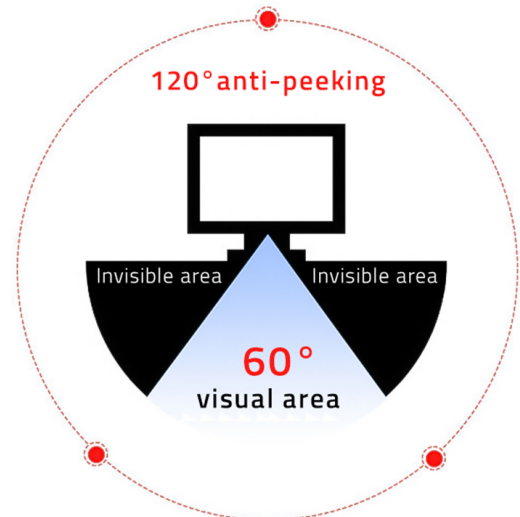

8-LAYER PROTECTION FOR PROCESSED DATA AND YOUR EYES

The filter consists of 8 layers, including blocking harmful radiation and privacy micro-blinds

How to encompass all the functions that, according to us, a privacy filter should fulfill in an ultra-thin filter? Thanks to the 8 layers that our product is composed of, it can simultaneously fulfill the main task, which is to protect your privacy, as well as protect your eyes from the harmful effects of radiation from the laptop or computer screen. At the same time, it also ensures the highest possible image quality without distortion.

INNOVATIVE TECHNOLOGY FOR YOUR PRIVACY

The front is clearly visible

Side 60° peeping to protect privacy

Micro-louver technology ensures a narrow viewing angle

Qoltec's privacy filter harbors the secret of modern technology, providing reliable protection. By utilizing advanced micro-louvers, this filter ensures screen clarity from the front within a 60-degree angle, while preventing unwanted viewing from the sides. Even at a slight viewing angle, the image becomes illegible, and at a 30-degree angle, the screen completely darkens, guaranteeing protection of your privacy in any situation.