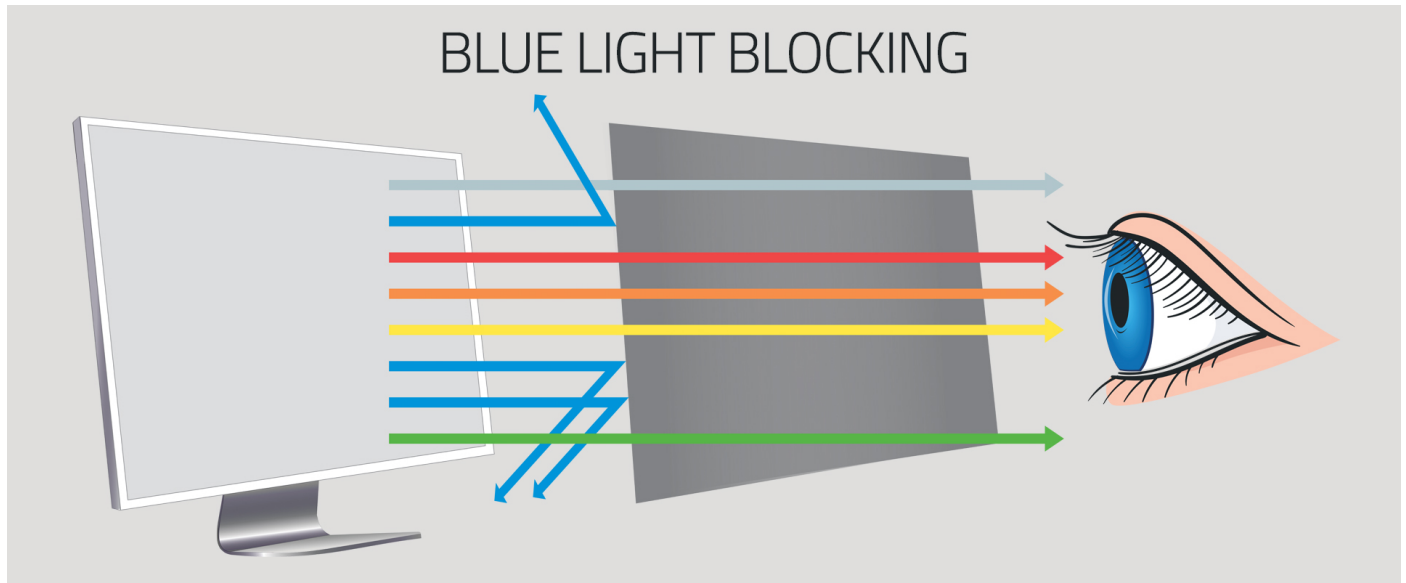

INNOVATIVE TECHNOLOGY FOR YOUR PRIVACY

The front is clearly visible

Side 60° peeping to protect privacy

Micro-louver technology ensures a narrow viewing angle

Qoltec's privacy filter harbors the secret of modern technology, providing reliable protection. By utilizing advanced micro-louvers, this filter ensures screen clarity from the front within a 60-degree angle, while preventing unwanted viewing from the sides. Even at a slight viewing angle, the image becomes illegible, and at a 30-degree angle, the screen completely darkens, guaranteeing protection of your privacy in any situation.

EYE PROTECTION AND SCREEN SECURITY

Qoltec filter ensures eye protection with Anti Blue Light and Anti Glare features

The GDPR filter is not just a privacy filter, but also a **protective shield for your eyes**. Prolonged computer use can be harmful to the eyes due to the radiation emitted by the screen. The Qoltec filter, with its **protection against harmful blue light**, reduces this radiation. As a result, it protects the eyes and improves sleep even after long hours of screen work. Additionally, the privacy filter, with its **anti-glare properties**, significantly increases the comfort of computer use, reducing eye fatigue.

DURABILITY AND EASY INSTALLATION

Providing screen protection with high-quality materials

Made of LG's highest quality material, the Qoltec filter additionally **protects your screen from dirt, scratches, and fingerprints**. This filter is not only functional but also practical. Thanks to its simple and quick installation, **you can easily install the filter on your device**, choosing from two simple installation methods - clips attached to the monitor frame or transparent strips directly adhered to the screen.