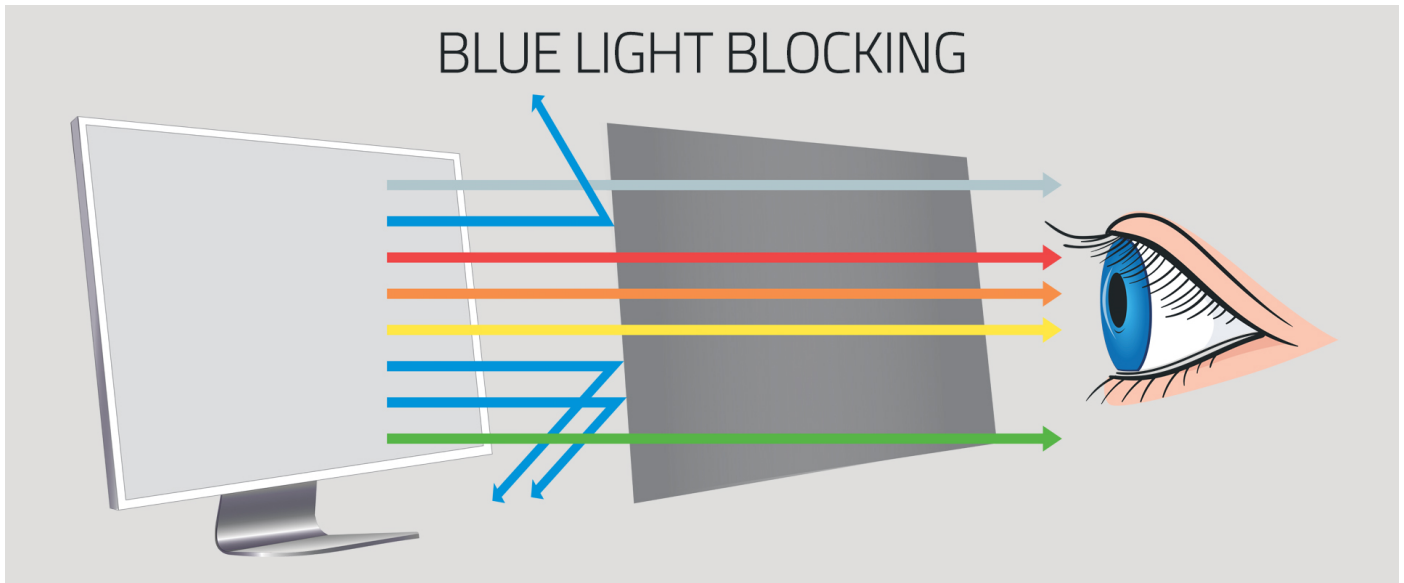

EYE PROTECTION AND SCREEN SECURITY

Qoltec filter ensures eye protection with Anti Blue Light and Anti Glare features

The GDPR filter is not just a privacy filter, but also a **protective shield for your eyes**. Prolonged computer use can be harmful to the eyes due to the radiation emitted by the screen. The Qoltec filter, with its **protection against harmful blue light**, reduces this radiation. As a result, it protects the eyes and improves sleep even after long hours of screen work. Additionally, the privacy filter, with its **anti-glare properties**, significantly increases the comfort of computer use, reducing eye fatigue.