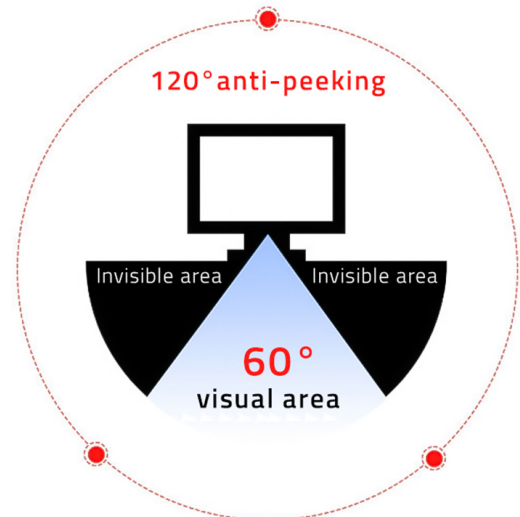

8-LAYER PROTECTION FOR PROCESSED DATA AND YOUR EYES

The filter consists of 8 layers, including blocking harmful radiation and privacy micro-blinds

How to encompass all the functions that, according to us, a privacy filter should fulfill in an ultra-thin filter? Thanks to the 8 layers that our product is composed of, it can simultaneously fulfill the main task, which is to protect your privacy, as well as protect your eyes from the harmful effects of radiation from the laptop or computer screen. At the same time, it also ensures the highest possible image quality without distortion. The following paragraphs will provide more details about privacy filters.

INNOVATIVE TECHNOLOGY FOR YOUR PRIVACY

The front is clearly visible

Side 60° peeping to protect privacy

Micro-louver technology ensures a narrow viewing angle

Qoltec's privacy filter harbors the secret of modern technology, providing reliable protection. By utilizing advanced micro-louvers, this filter ensures screen clarity from the front within a 60-degree angle, while preventing unwanted viewing from the sides. Even at a slight viewing angle, the image becomes illegible, and at a 30-degree angle, the screen completely darkens, guaranteeing protection of your privacy in any situation.