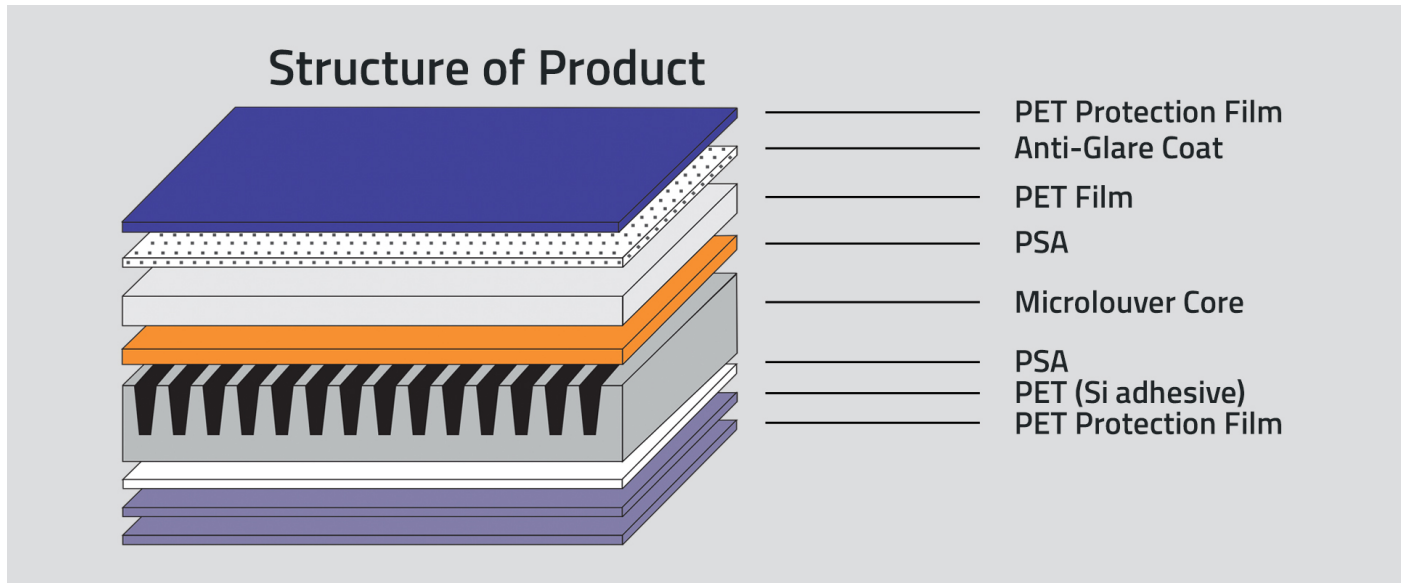

PRIVACY PROTECTION IN THE DIGITAL ERA

Privacy filter ensures protection of confidential data from unauthorized individuals

Qoltec's privacy filter serves as a shield for your privacy in the world of digital information storage. In today's times, where virtual threats are commonplace, **maintaining the security of personal data is crucial**. No one wants unauthorized individuals to have access to our information. Additionally, compliance with the General Data Protection Regulation (GDPR) is a matter not to be taken lightly.

8-LAYER PROTECTION FOR PROCESSED DATA AND YOUR EYES

The filter consists of 8 layers, including blocking harmful radiation and privacy micro-blinds

How to encompass all the functions that, according to us, a privacy filter should fulfill in an ultra-thin filter? Thanks to the 8 layers that our product is composed of, it can simultaneously fulfill the main task, which is to protect your privacy, as well as protect your eyes from the harmful effects of radiation from the laptop or computer screen. At the same time, it also ensures the highest possible image quality without distortion. The following paragraphs will provide more details about privacy filters.

INNOVATIVE TECHNOLOGY FOR YOUR PRIVACY

The front is clearly visible

Side 60° peeping to protect privacy

Micro-louver technology ensures a narrow viewing angle

Qoltec's privacy filter harbors the secret of modern technology, providing reliable protection. By utilizing advanced micro-louvers, this filter ensures screen clarity from the front within a 60-degree angle, while preventing unwanted viewing from the sides. Even at a slight viewing angle, the image becomes illegible, and at a 30-degree angle, the screen completely darkens, guaranteeing protection of your privacy in any situation.