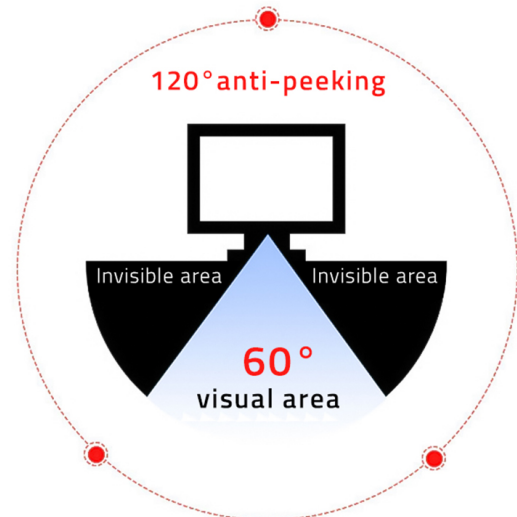

8-LAYER PROTECTION FOR PROCESSED DATA AND YOUR EYES

The filter consists of 8 layers, including blocking harmful radiation and privacy micro-blinds

How to encompass all the functions that, according to us, a privacy filter should fulfill in an ultra-thin filter? Thanks to the 8 layers that our product is composed of, it can simultaneously fulfill the main task, which is to protect your privacy, as well as protect your eyes from the harmful effects of radiation from the laptop or computer screen. At the same time, it also ensures the highest possible image quality without distortion. The following paragraphs will provide more details about privacy filters.

INNOVATIVE TECHNOLOGY FOR YOUR PRIVACY

The front is clearly visible

Side 60° peeping to protect privacy

Micro-louver technology ensures a narrow viewing angle

Qoltec's privacy filter harbors the secret of modern technology, providing reliable protection. By utilizing advanced micro-louvers, this filter ensures screen clarity from the front within a 60-degree angle, while preventing unwanted viewing from the sides. Even at a slight viewing angle, the image becomes illegible, and at a 30-degree angle, the screen completely darkens, guaranteeing protection of your privacy in any situation.